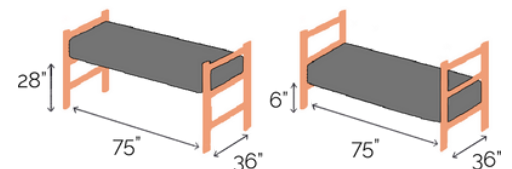

ROOM MEASUREMENTS

Built-in Desks

Desk Cubbyholes- 13 ½" wide x 12 ½" high x 21 ½" deep

Desk Book Shelf- Each opening is 25" wide x 11 ¾" high x 9 ¾" deep

Desk Surface- 39" wide x 23" deep

Chair opening- 18 ½" wide x 26" high x 22" deep

58" wide x 59 ½" high (Single/Corner Deluxe Double)

Wall with Mirror

72" wide

Closet

Shelf - 11" deep x 4'10" wide

Floor to rod - 5'4"

Rod - 4'10" long/ wide

Closet - 2' deep x 6' wide

Dresser

5-drawer dresser

30 ½" wide x 47 ¼" high x 20 ¼" deep

Bed

All mattresses are STANDARD TWIN

Standard Twin Mattress - 75" long x 36" wide x 7"-8 ½" deep

Bed Frames

All Bromley Hall rooms come with self-adjustable wood bed frames:☐

Floor to Bottom of Frame - 6" min to 28" max

Between bed legs - 75"

FRIDGE/FREEZER/MICROWAVE

Fridge/Freezer - 18 ½" wide x 32" high x 17 ½" deep

Freezer - 10 ½" high

Microwave - 18" wide x 10 ½" high x 12 ½" deep